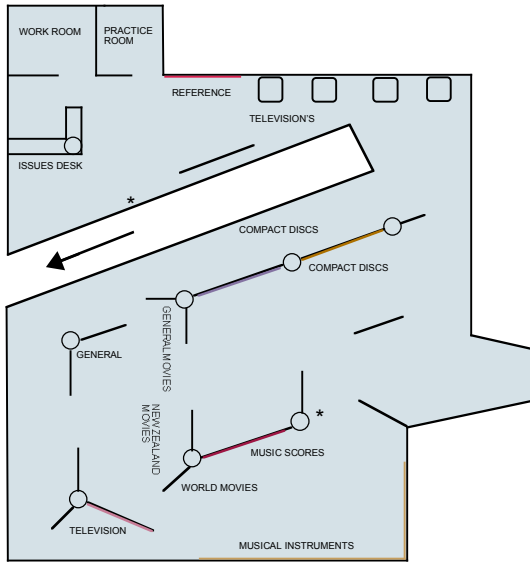

LEGEND

- ⊙ Self check machine
- % Micro Fiche
- # Photocopier
- * Computer
- Divider / Shelving
- T Toilets
- L Lift
- Table
- ◇ Table
- Pillar
- ┆ Shelf content
- Television
- ADULT NON-FICTION ZONE
- FICTION ZONE
- CHILDREN ZONE
- PACIFIC ZONE
- SOUND & VISION
- EXIT EXIT

GEORGE STREET

Sound and Vision