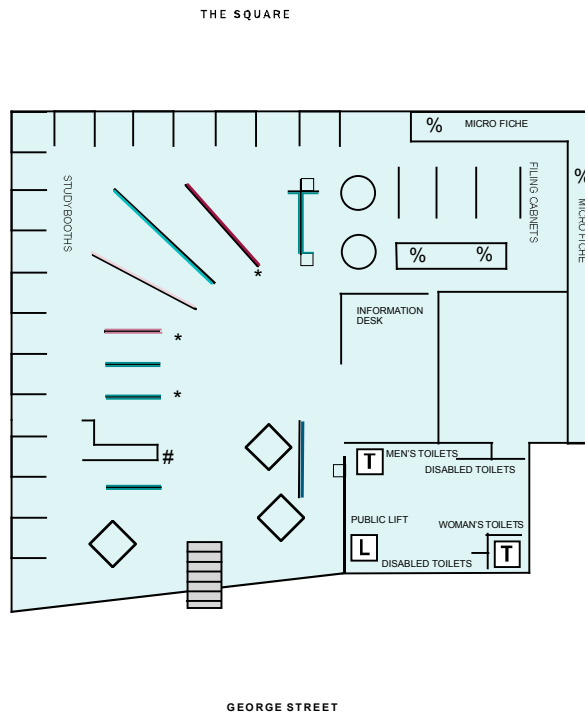

LEGEND

- ⊙ Self check machine
- % Micro Fiche
- # Photocopier
- * Computer
- Divider / Shelving
- T Toilets
- L Lift
- Table
- ◇ Table
- Pillar
- └ Shelf content
- Television
- ADULT NON-FICTION ZONE
- FICTION ZONE
- CHILDREN ZONE
- PACIFIC ZONE
- SOUND & VISION
- EXIT EXIT

Pacific Zone