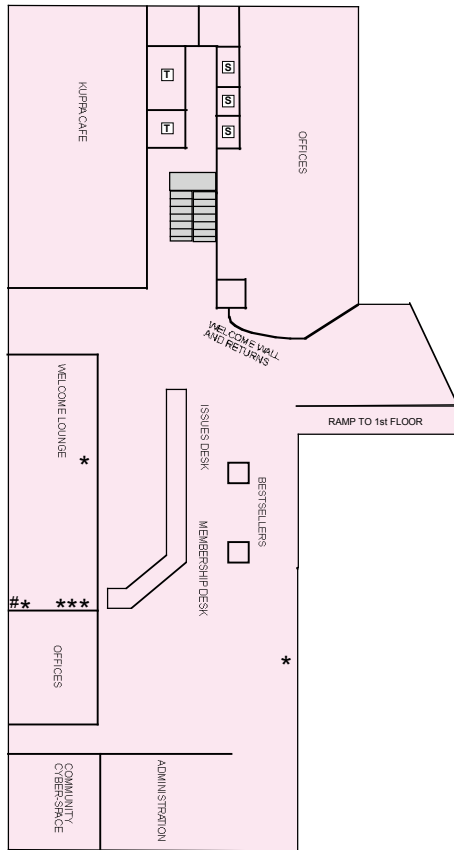

THE SQUARE

GEORGE STREET

LEGEND

- # Photocopier
- \* Computer
- T Toilets
- L Lift
- S Shower

Mezzanine Floor

THE SQUARE

GEORGE STREET

First floor

LEGEND

- ⊙ Self check machine
- % Micro Fiche
- # Photocopier
- \* Computer
- Divider / Shelving
- T Toilets
- L Lift
- Table
- ◇ Table
- Pillar
- └ Shelf content
- Television
- ADULT NON-FICTION ZONE
- FICTION ZONE
- CHILDREN ZONE
- PACIFIC ZONE
- SOUND & VISION
- EXIT EXIT

# Photocopier

\* Computer

— Divider / Shelving

T Toilets

L Lift

○ Table

◇ Table

□ Pillar