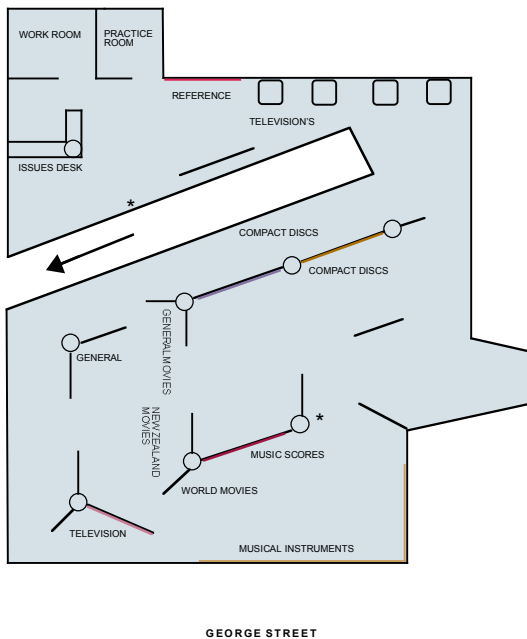

Sound and Vision