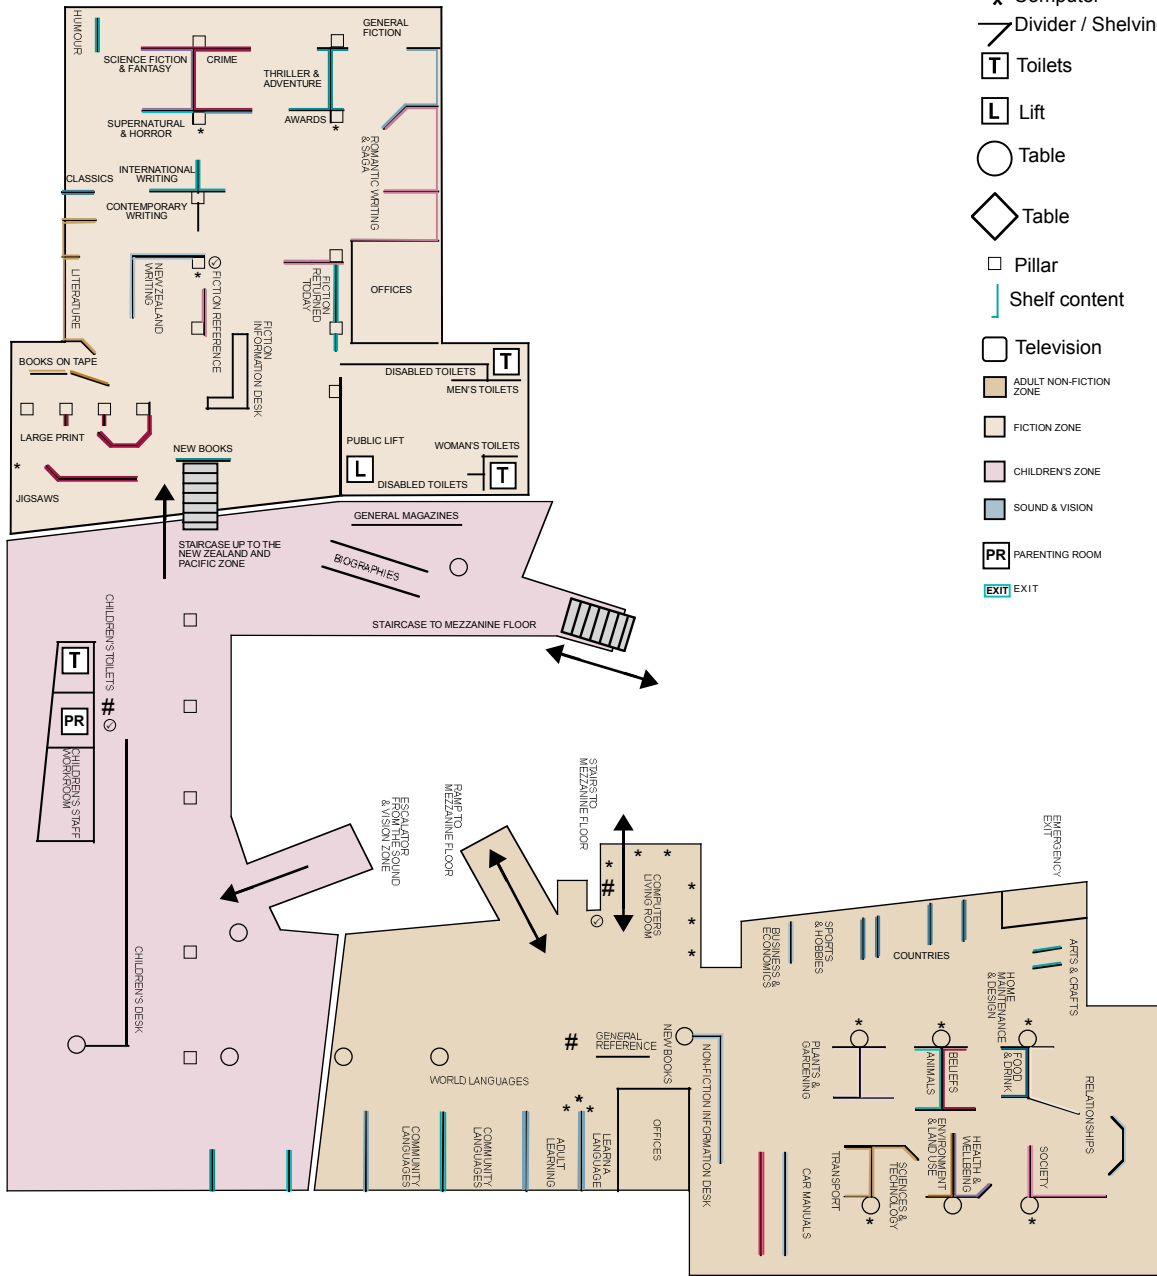

THE SQUARE

GEORGE STREET

LEGEND

- # Photocopier
- \* Computer
- T Toilets
- L Lift
- S Shower

Mezzanine Floor

THE SQUARE

GEORGE STREET

First floor

LEGEND

- ⊙ Self check machine
- % Micro Fiche
- # Photocopier
- \* Computer
- Divider / Shelving
- T Toilets
- L Lift
- Table
- ◇ Table
- Pillar
- └ Shelf content
- Television
- ADULT NON-FICTION ZONE
- FICTION ZONE
- CHILDREN ZONE
- PACIFIC ZONE
- SOUND & VISION
- EXIT EXIT

Pacific Zone

Sound and Vision

LEGEND

⊙ Self check machine

% Micro Fiche

┆ Shelf content

□ Television

■ ADULT NON-FICTION ZONE

■ FICTION ZONE

■ CHILDREN ZONE

■ PACIFIC ZONE

■ SOUND & VISION

The Basement (Youth Zone)