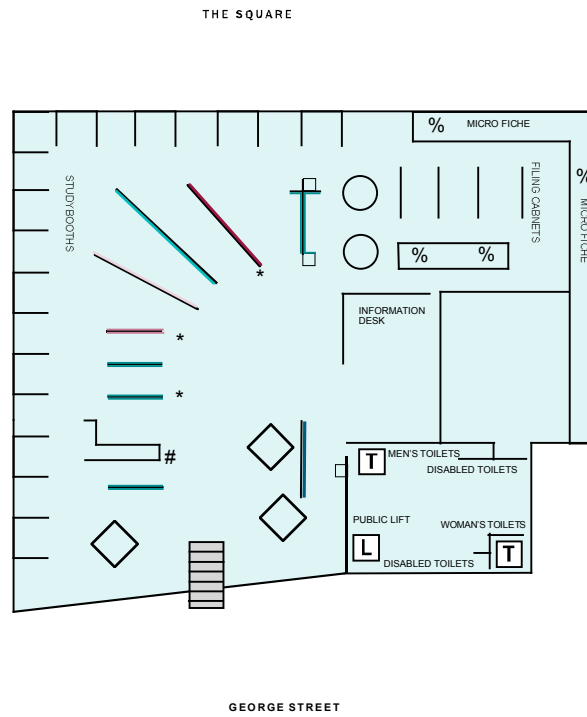

THE SQUARE

GEORGE STREET

LEGEND

- # Photocopier
- \* Computer
- T Toilets
- L Lift
- S Shower

Mezzanine Floor

THE SQUARE

GEORGE STREET

First floor

LEGEND

- ⊙ Self check machine
- % Micro Fiche
- # Photocopier
- \* Computer
- Divider / Shelving
- T Toilets
- L Lift
- Table
- ◇ Table
- Pillar
- └ Shelf content
- Television
- ADULT NON-FICTION ZONE
- FICTION ZONE
- CHILDREN ZONE
- PACIFIC ZONE
- SOUND & VISION
- EXIT EXIT

┆ Shelf content

□ Television

■ ADULT NON-FICTION ZONE

■ FICTION ZONE

■ CHILDREN ZONE

■ PACIFIC ZONE

■ SOUND & VISION

The Basement (Youth Zone)