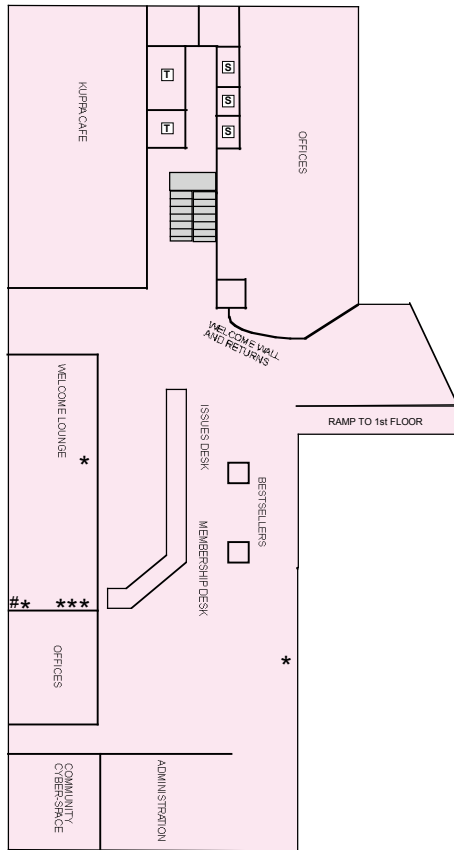

THE SQUARE

GEORGE STREET

LEGEND

- # Photocopier
- * Computer
- T Toilets
- L Lift
- S Shower

Mezzanine Floor