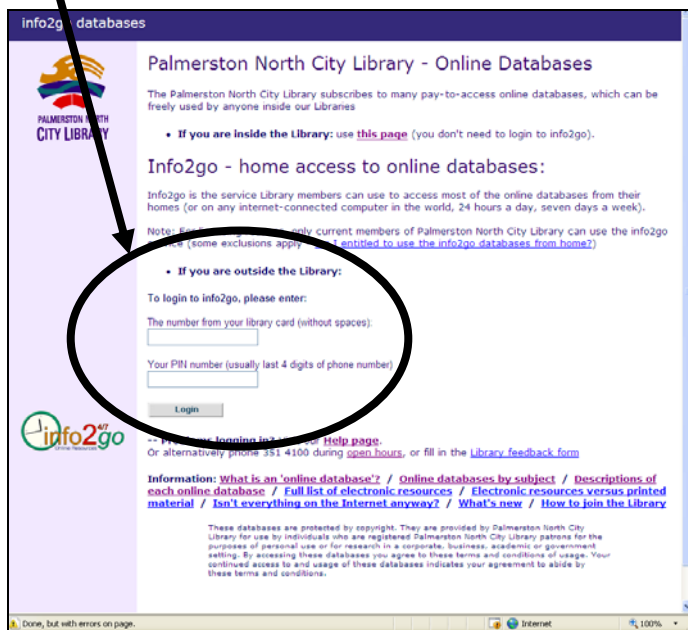

Home access to Online Databases

The Palmerston North City Library subscribes to many pay-to-access online databases. Library members can use most of these for free from their homes, or on any internet-connected computer in the world, 24 hours a day, seven days a week.

This means you no longer have to be in the Library to have access to magazines, reference books and other high quality resources.

Using info2go to access the online databases from home:

1. **Go to the Library webpage:** <http://citylibrary.pncc.govt.nz>
Click on the 'Online Databases'

2. **Login:** Type in your full Library barcode number (the full number with no spaces) and your PIN number, then click Login.

- Your PIN is usually the last four numbers from your home phone number (unless you have chosen your own PIN)
- To check your PIN, contact the Library during open hours: <http://citylibrary.pncc.govt.nz/opening-hours.html>