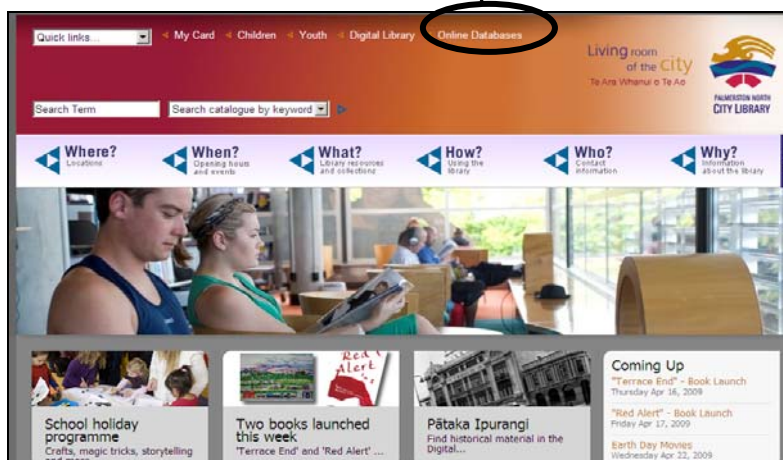

Home access to Online Databases

The Palmerston North City Library subscribes to many pay-to-access online databases. Library members can use most of these for free from their homes, or on any internet-connected computer in the world, 24 hours a day, seven days a week.

This means you no longer have to be in the Library to have access to magazines, reference books and other high quality resources.

Using info2go to access the online databases from home:

1. **Go to the Library webpage:** <http://citylibrary.pncc.govt.nz>
Click on the 'Online Databases'