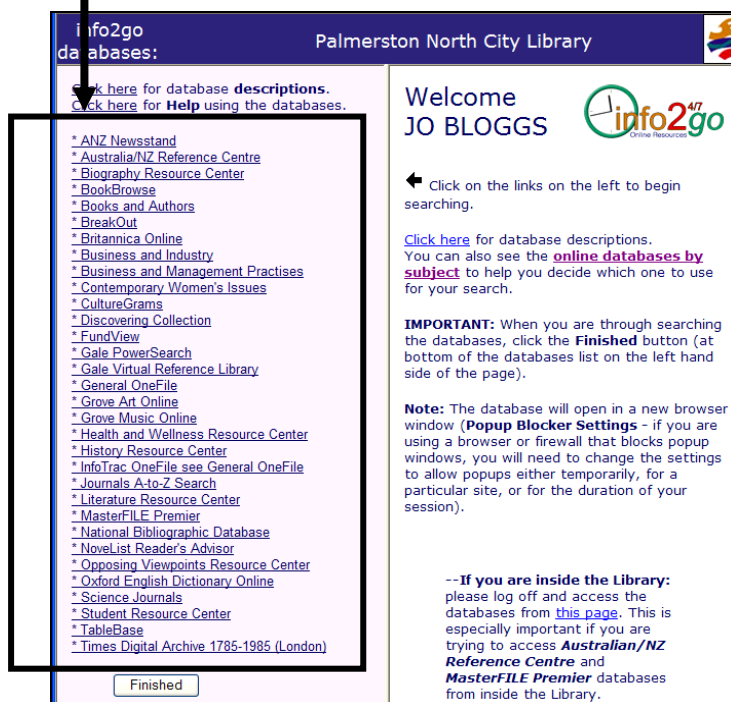

3. **Click on the name of the database that you wish to use.**

This will open in a new window. (Popup Blocker Settings - if you are using a browser or firewall that blocks popup windows, you will need to change the settings to allow popups either temporarily, for a particular site, or for the duration of your session).